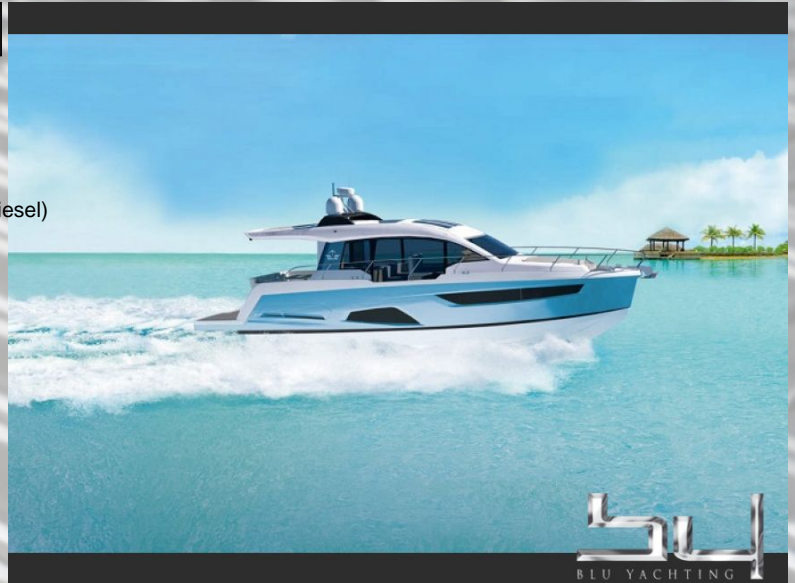

Sealine C430 NEUBOOT

year of construction	2017
colour	
material	GFK
engine	2x Volvo Penta IPS 600 POD DRIVE Joystick(Diesel)
milage	no information available
transmission	IPS
cruising speed	no information available
max. speed	no information available
length	13,55 m (44,5 ft.)
width	4,20 m (13,8 ft.)
draft	1,07 m (3,5 ft.)
weight	13.420 Kg
fuel tank	1.100 L
fresh water tank	450 L
cabins	3
beds	6
bathrooms	2
anchored at	on request
Price in EUR	BFN VAT not paid

outside view - picture 1