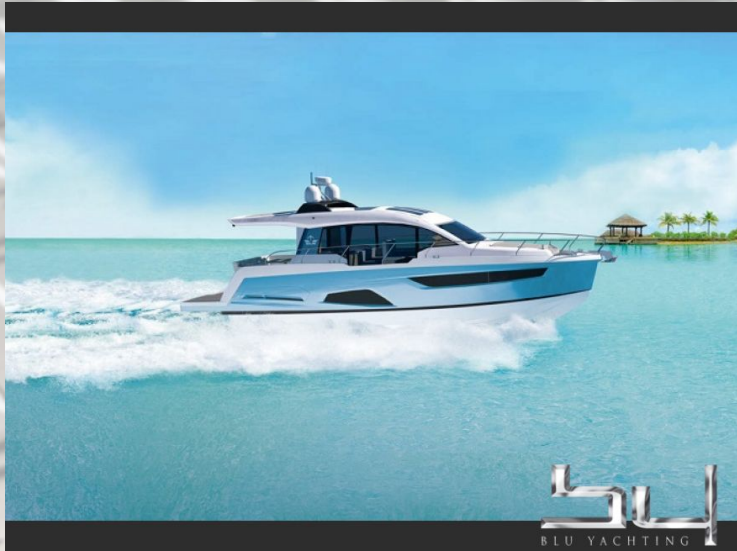

Sealine C430 NEUBOOT

year of construction	2017
colour	
material	GFK
engine	2x Volvo Penta IPS 600 POD DRIVE Joystick(Diesel)
milage	no information available
transmission	IPS
cruising speed	no information available
max. speed	no information available
length	13,55 m (44,5 ft.)
width	4,20 m (13,8 ft.)
draft	1,07 m (3,5 ft.)
weight	13.420 Kg
fuel tank	1.100 L
fresh water tank	450 L
cabins	3
beds	6
bathrooms	2
anchored at	on request
Price in EUR	BFN VAT not paid

outside view - picture 1