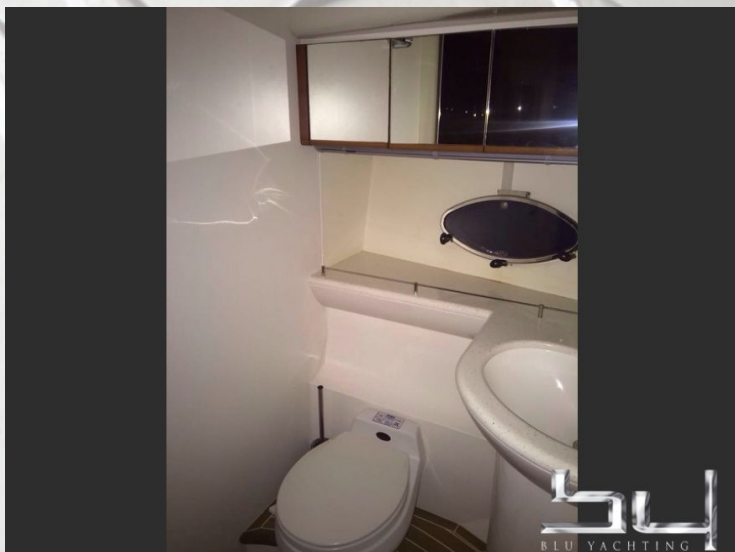

### technical equipment:

air conditioning, heating, Sat, TV, DVD, Radio, CD, water pressure system, hot water system, holding tank, GPS plotter, radar, autopilot, depth sounder, microcommander, compass, fish finder, gangway, teak deck, bathing platform, ceramic cooktop, refrigerator, wetbar, camper top, shore supply 220 volt, electric anchor windlass, bow thruster