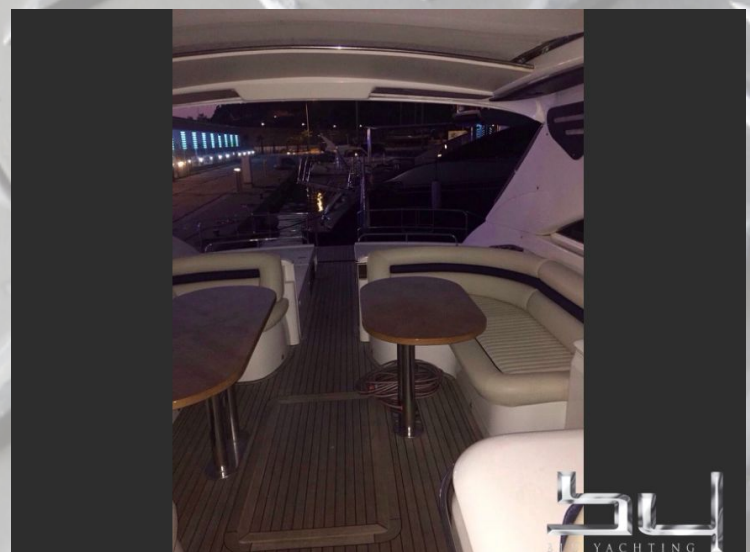

### technical equipment:

air conditioning, heating, Sat, TV, DVD, Radio, CD, water pressure system, hot water system, holding tank, GPS plotter, radar, autopilot, depth sounder, microcommander, compass, fish finder, gangway, teak deck, bathing platform, ceramic cooktop, refrigerator, wetbar, camper top, shore supply 220 volt, electric anchor windlass, bow thruster

outside view - picture 1

outside view - picture 2

outside view - picture 3

outside view - picture 4

outside view - picture 5

outside view - picture 6

outside view - picture 7

outside view - picture 8

outside view - picture 9

outside view - picture 10

outside view - picture 11

outside view - picture 12

outside view - picture 13

outside view - picture 14

outside view - picture 15

outside view - picture 16