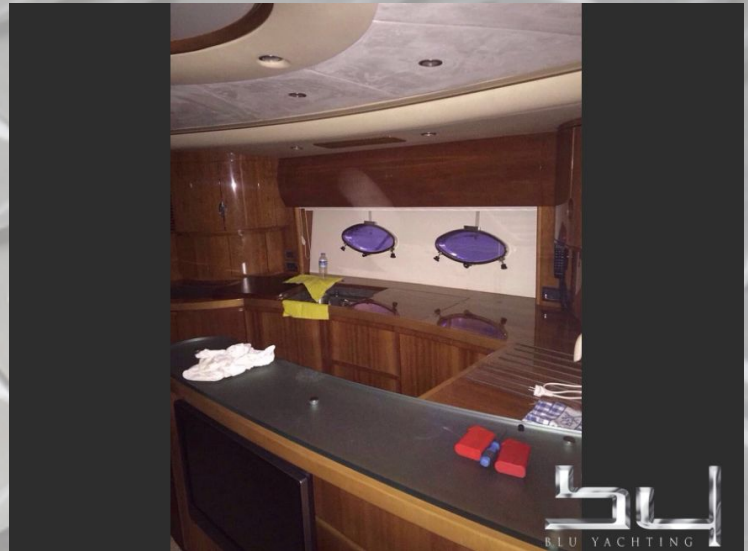

### technical equipment:

air conditioning, heating, Sat, TV, DVD, Radio, CD, water pressure system, hot water system, holding tank, GPS plotter, radar, autopilot, depth sounder, microcommander, compass, fish finder, gangway, teak deck, bathing platform, ceramic cooktop, refrigerator, wetbar, camper top, shore supply 220 volt, electric anchor windlass, bow thruster