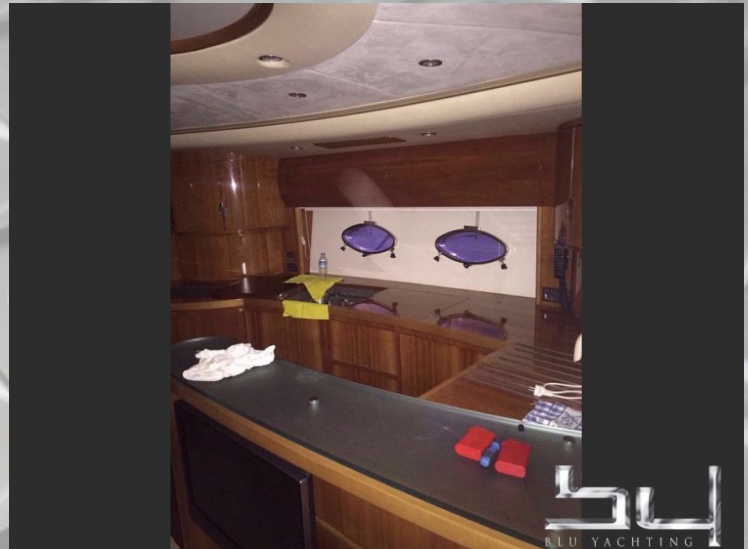

outside view - picture 4