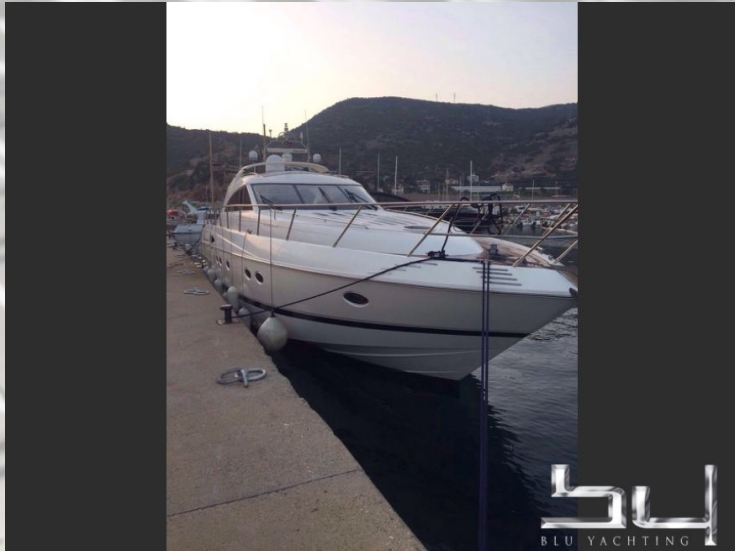

## Princess V65

year of construction	2001
colour	weiss
material	GFK
engine	2x MAN (1300 PS Diesel)
milage	1300 h
transmission	shaft
cruising speed	25 kn
max. speed	33 kn
length	19,20 m (63,0 ft.)
width	5,00 m (16,4 ft.)
draft	3,00 m (9,8 ft.)
weight	44.240 Kg
fuel tank	3.100 L
fresh water tank	600 L
cabins	4
beds	7
bathrooms	3
anchored at	upon request
Price in EUR	<b>BFN</b> VAT not paid

### description:

nice Princess....price + commission

outside view - picture 1

outside view - picture 2

outside view - picture 3

outside view - picture 4

outside view - picture 5

outside view - picture 6

outside view - picture 7

outside view - picture 8