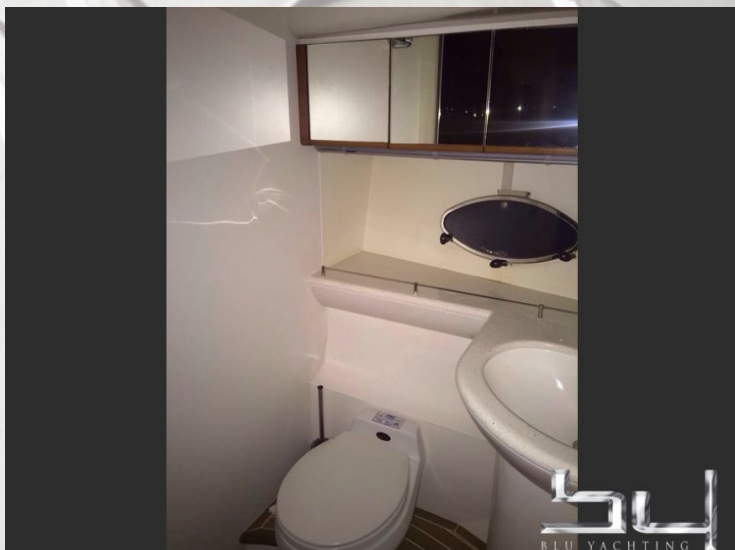

outside view - picture 5