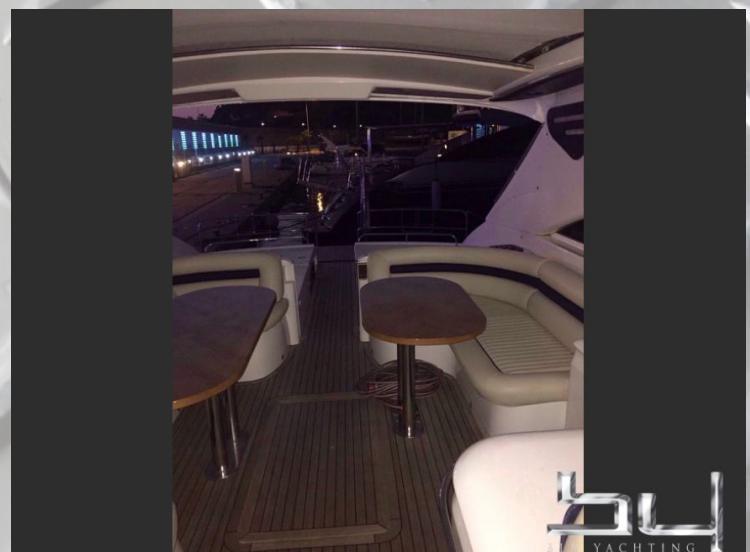

## technical equipment:

air conditioning, heating, Sat, TV, DVD, Radio, CD, water pressure system, hot water system, holding tank, GPS plotter, radar, autopilot, depth sounder, microcommander, compass, fish finder, gangway, teak deck, bathing platform, ceramic cooktop, refrigerator, wetbar, camper top, shore supply 220 volt, electric anchor windlass, bow thruster

outside view - picture 1

outside view - picture 2

outside view - picture 3

outside view - picture 4

outside view - picture 5

outside view - picture 6

outside view - picture 7

outside view - picture 8

outside view - picture 9

outside view - picture 10

outside view - picture 11

outside view - picture 12

outside view - picture 13

outside view - picture 14

outside view - picture 15

outside view - picture 16