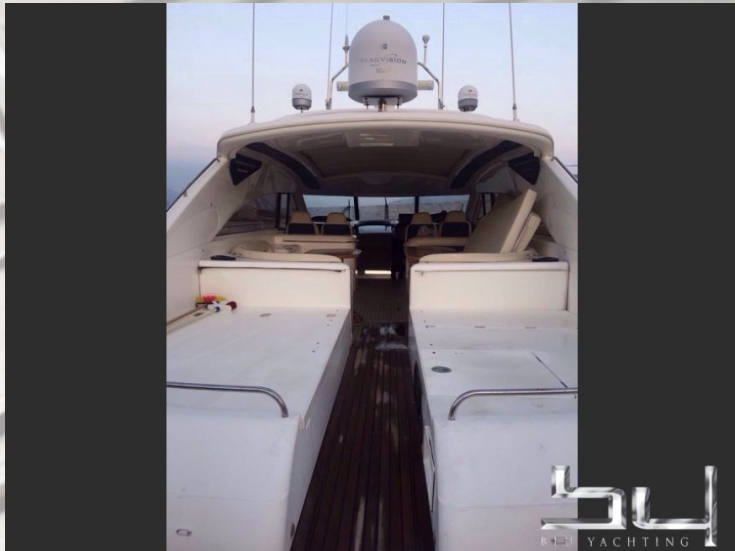

outside view - picture 3