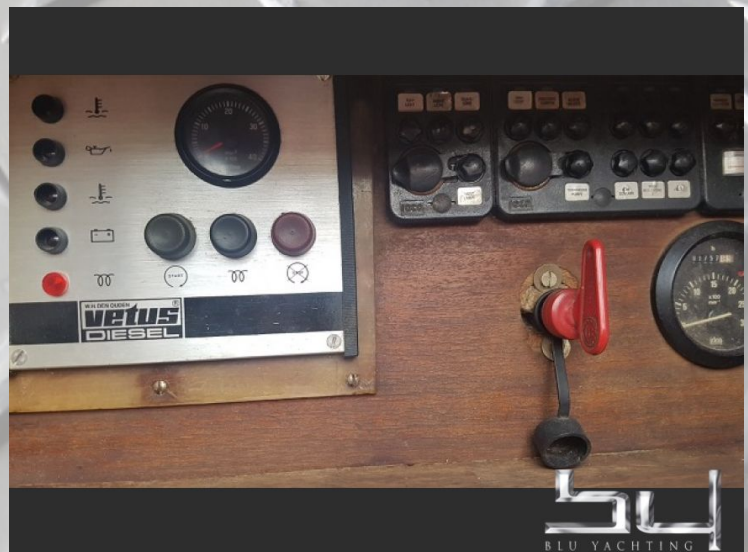

description:

nice Sailboat, with the most important equipment....big sail, Genua, Spinaker 64qm....price + commission

technical equipment:

Radio, water pressure system, compass, fish finder, refrigerator, shore supply 220 volt

outside view - picture 1

outside view - picture 2

outside view - picture 3

outside view - picture 4

outside view - picture 5

outside view - picture 6

outside view - picture 7

outside view - picture 8