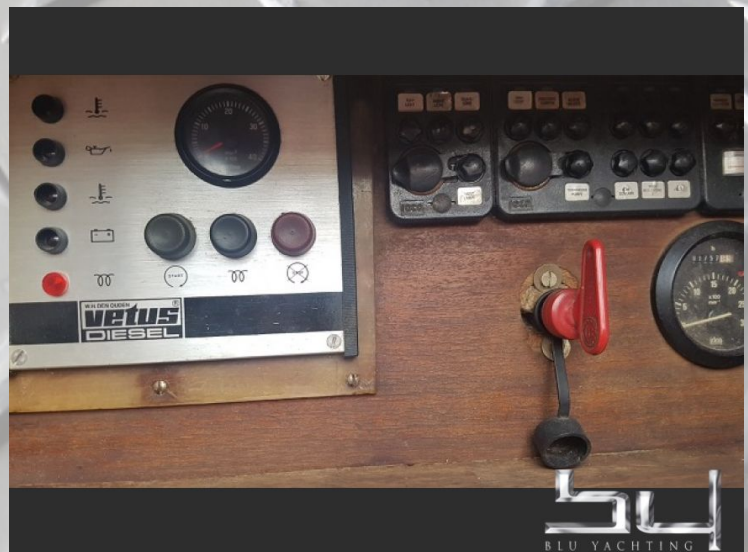

outside view - picture 6