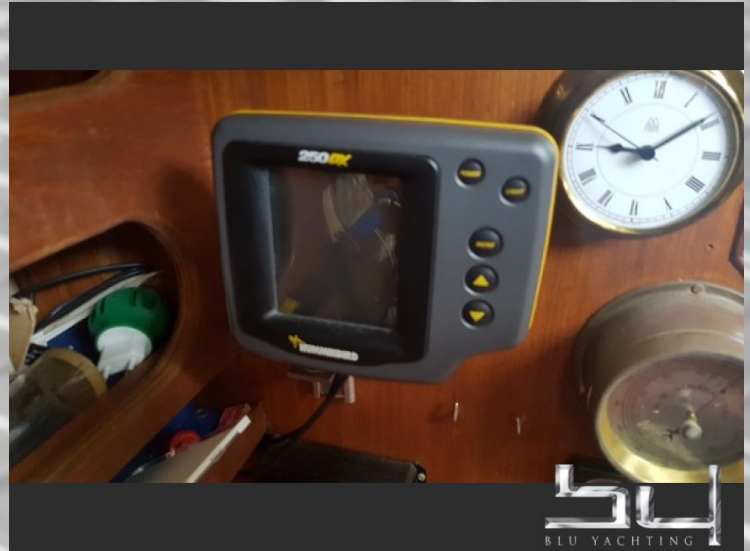

outside view - picture 8