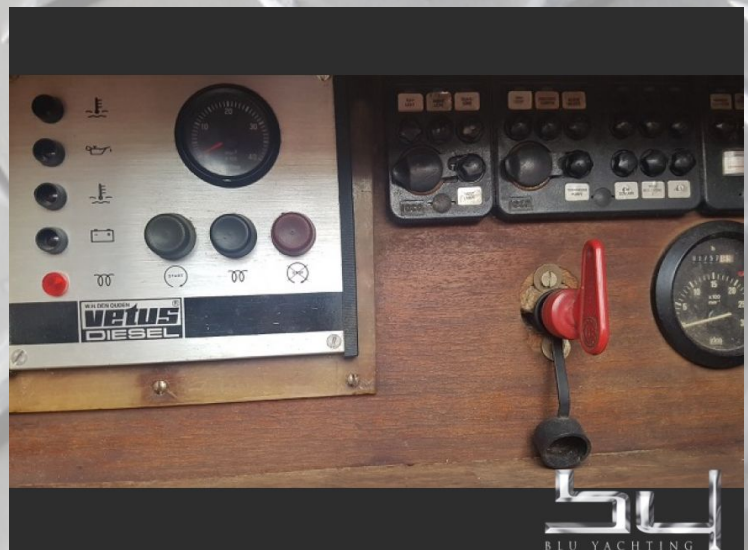

description:

nice Sailboat, with the most important equipment....big sail, Genua, Spinaker 64qm....price + commission

technical equipment:

Radio, water pressure system, compass, fish finder, refrigerator, shore supply 220 volt

outside view - picture 1

outside view - picture 2

outside view - picture 3

outside view - picture 4

outside view - picture 5

outside view - picture 6

outside view - picture 7

outside view - picture 8